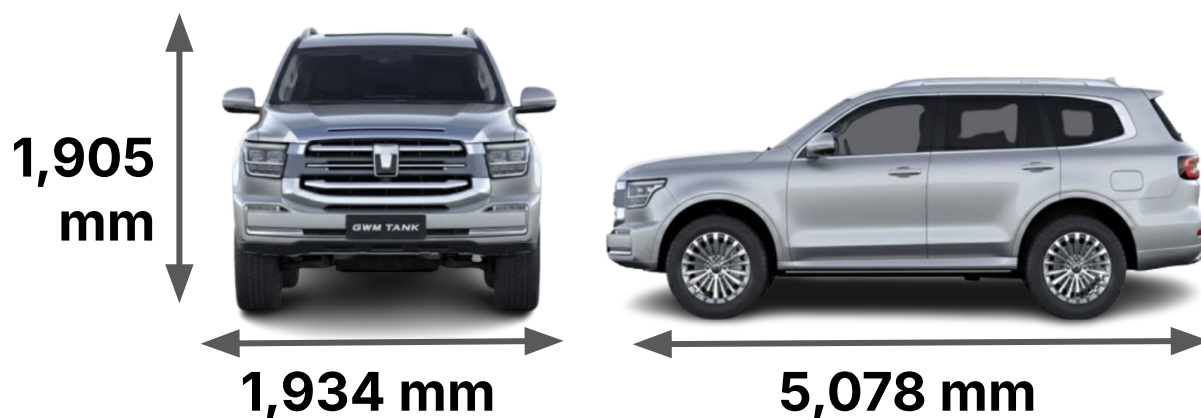

BRAND: **GWM**
MODEL: **TANK 500**
TRIM: **HEV ULTRA**

YEAR: **2025**
FUEL: **DIESEL**
SEATS: **5**

Dimensions

Measurements

Value

Length x Width x Height	5,078 × 1,934 × 1,905 mm
Wheelbase	2,850 mm
Ground Clearance	224 mm

Technical Specifications

- **Engine:** 2.0-liter Turbocharged petrol engine (VGT)
- **Transmission:** 9-speed Automatic Transmission 4WD
- **Power Output:** 106 HP
- **Torque:** 268 NM

Exterior Features