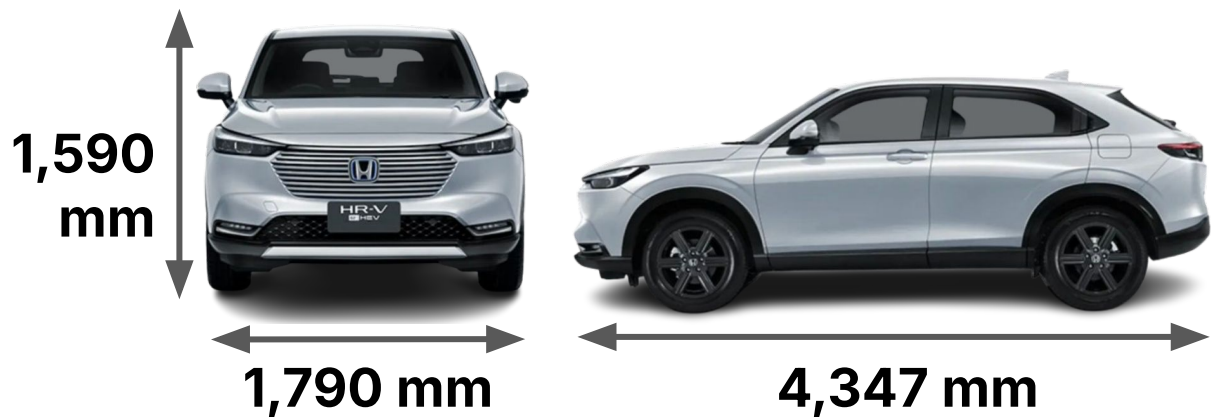

BRAND: **HONDA**
MODEL: **HR-V**
TRIM: **HEV EL**

YEAR: **2026**
FUEL: **PETROL**
SEATS: **5**

Dimensions

Measurements

Value

Length x Width x Height 4,347 × 1,790 × 1,590 mm

Wheelbase 2,610 mm

Ground Clearance 196 mm

Technical Specifications

- **Engine:** DOHC 4-cylinder, 16-valve i-VTEC
- **Transmission:** E-CVT (Electrical Continuously Variable Transmission)
- **Power Output:** 106 hp
- **Torque:** 127 Nm

Exterior Features