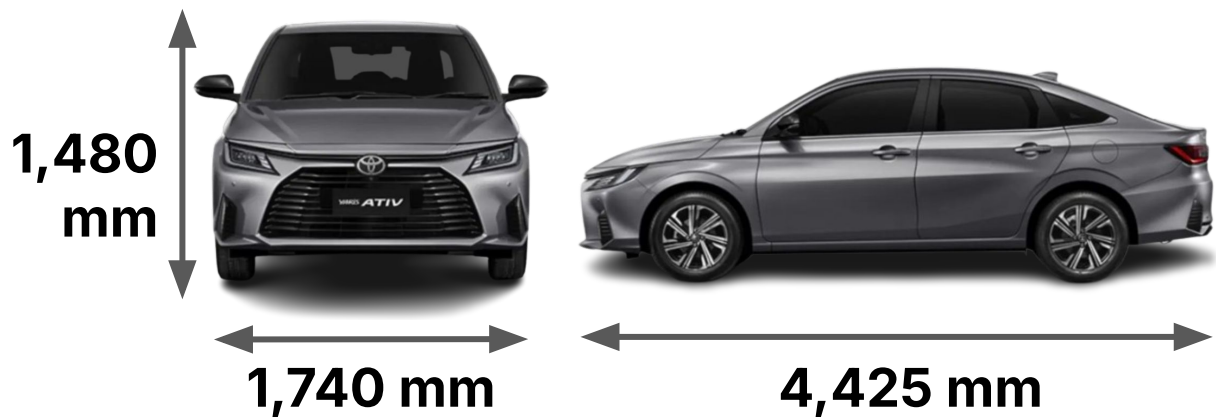

**BRAND: TOYOTA**  
**MODEL: YARIS**  
**TRIM: ATIV SMART**

**YEAR: 2026**  
**FUEL: PETROL**  
**SEATS: 5**

## Dimensions

### Value

---

Length x Width x Height 4,425 × 1,740 × 1,480 mm

---

Wheelbase 2,620 mm

---

Ground Clearance 160 mm

---

## Technical Specifications

- **Engine:** 3NR-VE / 4-Cylinder, In-line, DOHC, 16-Valve with Dual VVT-iE
- **Transmission:** CVT
- **Power Output:** 94 hp
- **Torque:** 110 Nm