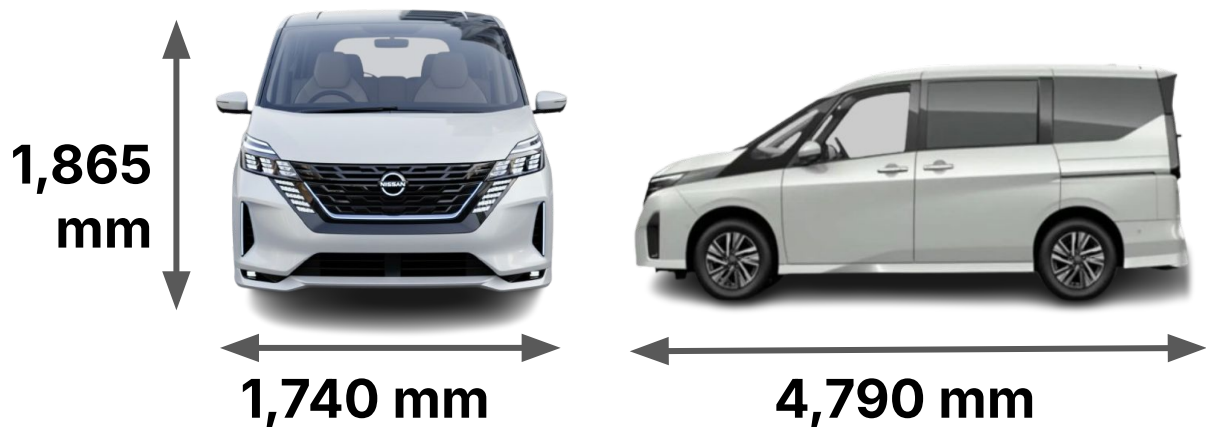

BRAND: **NISSAN**
MODEL: **SERENA**
TRIM: -

YEAR: **2026**
FUEL: **Petrol**
SEATS: **6**

Dimensions

Measurements

Value

Length x Width x Height 4,790 × 1,740 × 1,865 mm

Wheelbase 2,860 mm

Ground Clearance 160 mm

Technical Specifications

- **Engine:** DOHC with Twin CVTC, 4-Cylinder, 16-Valve, Direct Fuel Injection
- **Transmission:** X-TRONIC CVT and Adaptive Shift Control (ASC)
- **Power Output:** 150 hp
- **Torque:** 200 Nm